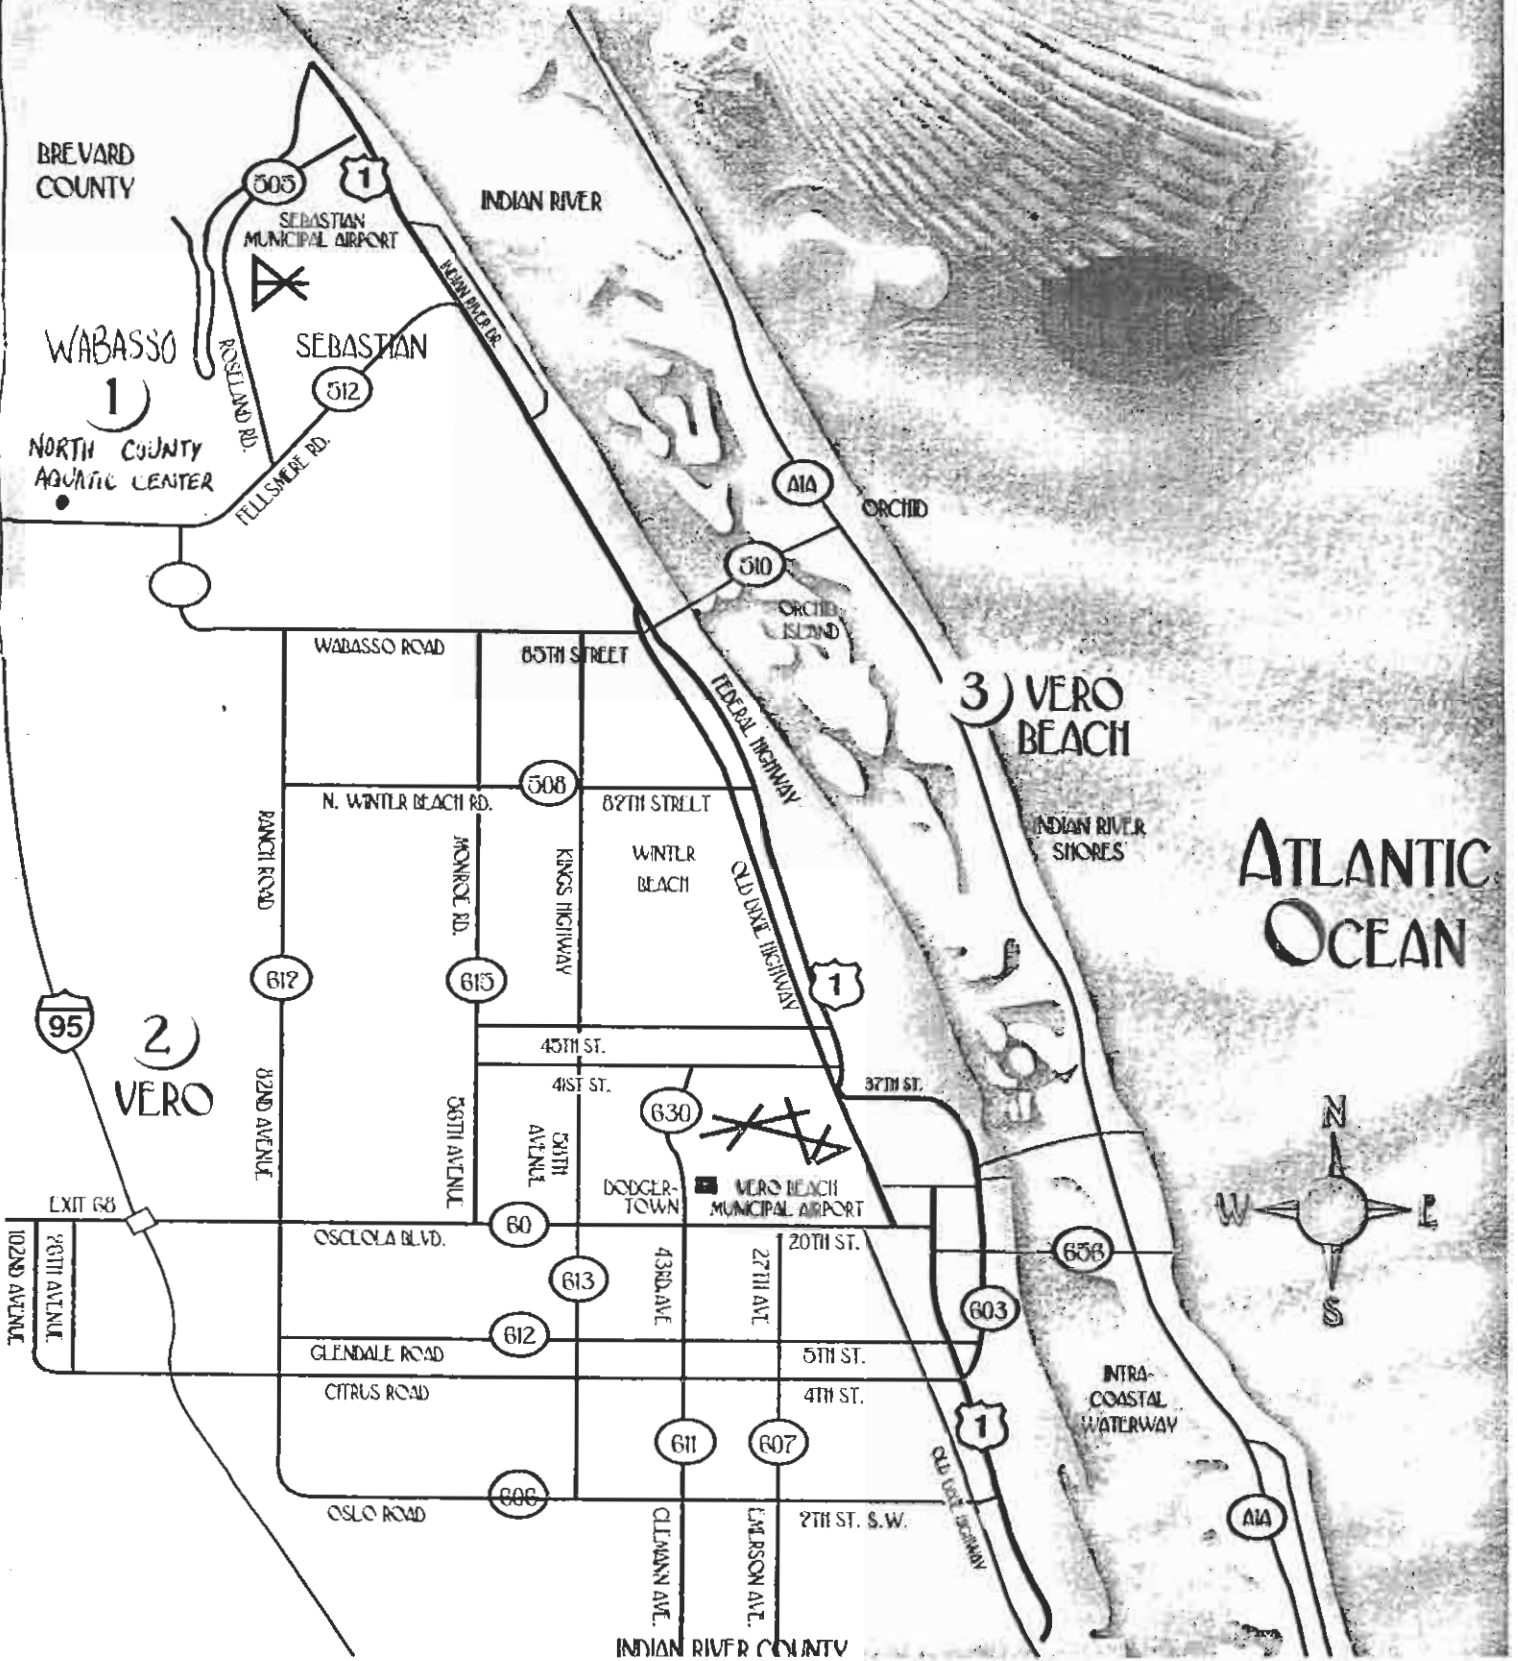

HOTEL/MOTEL LOCATOR MAP

FOR SELECTED TREASURE COAST PROPERTIES

SELECTED TREASURE COAST PROPERTIES SEBASTIAN - VERO

AREA 1

SEBASTIAN / WABASSO

- Davis House Inn 589-4114
- Ferndale Lodge 589-5247
- Key West Inn 388-8588
- Oyster Pointe & Bay Resort.. 589-6513
- Pennwood Motor Lodge 589-3855
- Sandrift Motel 589-4546
- Sportsman's Lodge 589-2020

AREA 2

VERO

- Best Western Vero 567-8321
- Budget Inn Vero Beach..... 567-4331
- Citrus Motel 562-4163
- Comfort Inn-Vero Beach..... 569-0900
- Dodgertown Sports &
Conference Center 569-4900
- Holiday Inn Express 567-2500
- Howard Johnson 778-1985
- Howard Johnson Lodge 567-5171
- Oceanaire Inn Motel 563-0809
- Vero Beach Resort 562-9991
- Vero's Motel 564-2142

AREA 3

VERO BEACH

- Aquarius Motel Apartments .. 231-5218
- Aquarius North Motel 231-1133
- Disney's Vero Beach Resort .. 234-2000
- Driftwood Resort 231-0550
- Holiday Inn Oceanside..... 231-2300
- Islander Inn 231-4431
- Orchid Island Villas 234-1212
- Palm Court Resort Hotel..... 231-2800
- Reef Ocean Resort 231-1000
- Riviera Inn..... 234-4112
- Sea Spray Gardens 231-5210
- Sea Turtle Inn 234-0788
- South Beach Motel-Resort... 231-5366
- Vero Beach Hotel & Club..... 231-5666
- Vero Beach Inn 231-1600

AREA CODE : 772